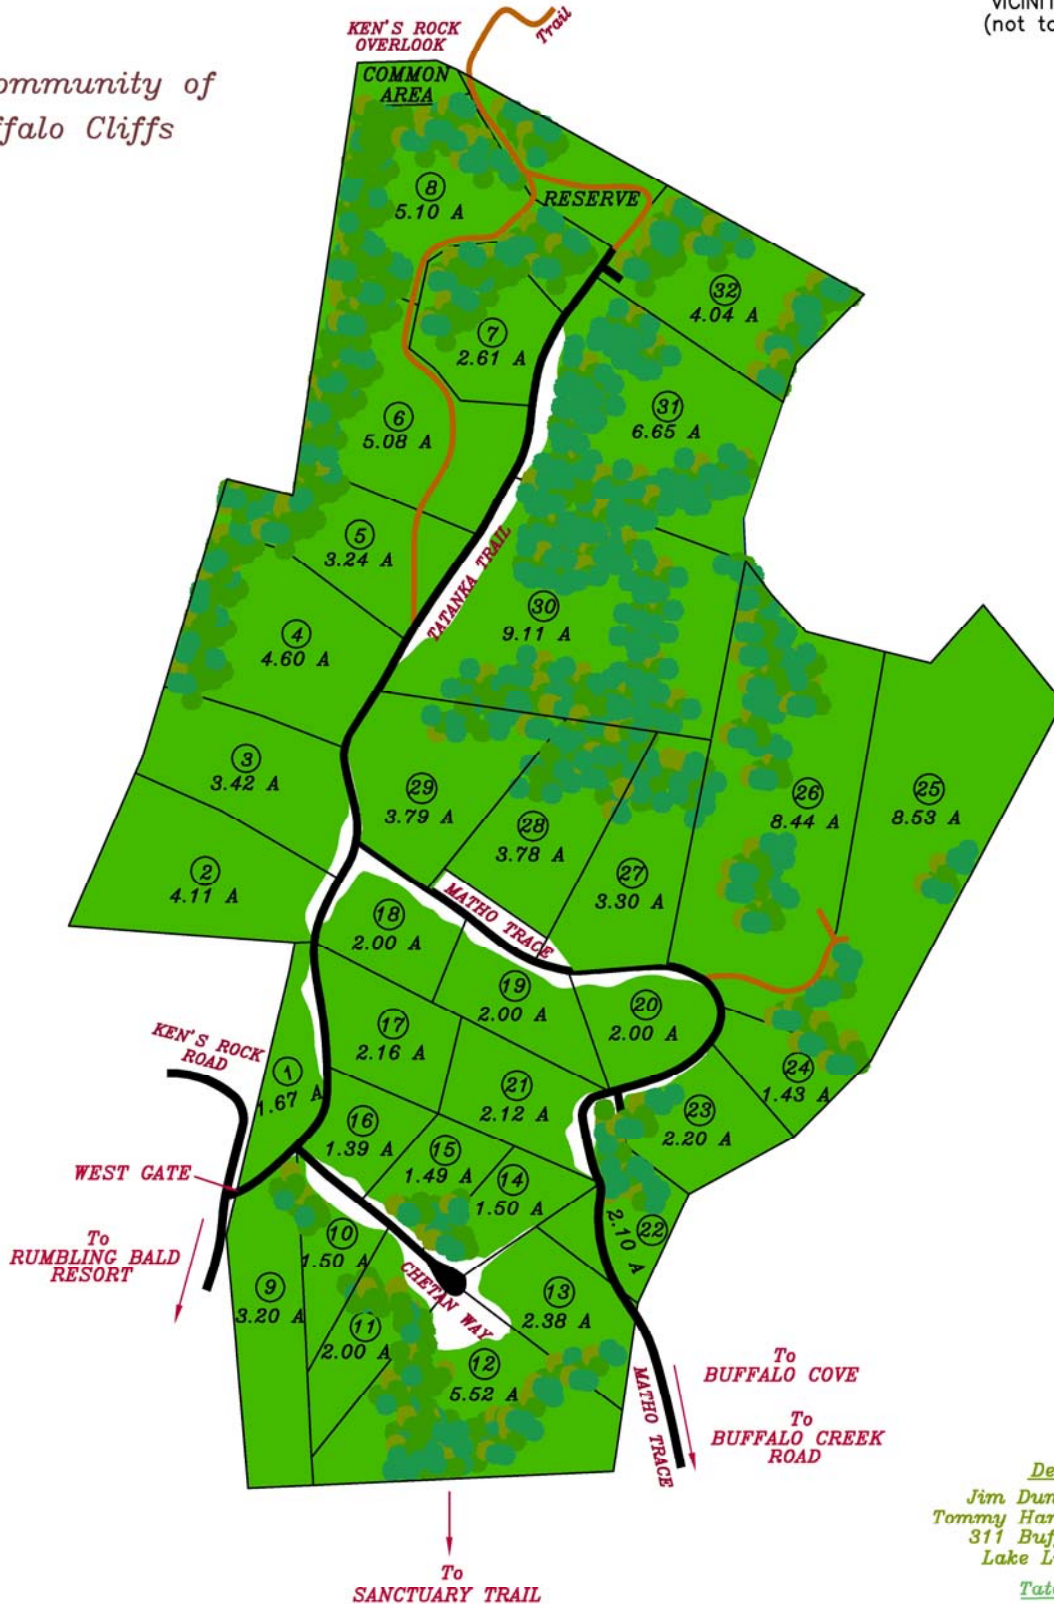

# TATANKA

AUTHENTIC MOUNTAIN LIVING

VICINITY MAP  
(not to scale)

REFERENCE BEARING

The Community of  
Buffalo Cliffs

**Developers:**  
 Jim Dunn - 828.980.2550  
 Tommy Harizog - 828.429.9375  
 311 Buffalo Creek Road  
 Lake Lure, NC 28746  
[Tatankas.com](http://Tatankas.com)